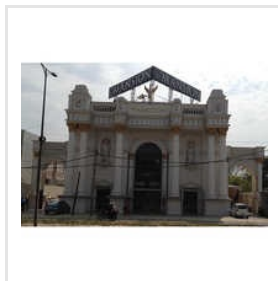

GRC And FRP Elevation (Fasad) Decorative