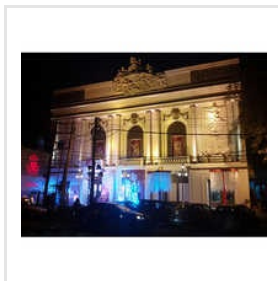

GRC Decorative Cladding