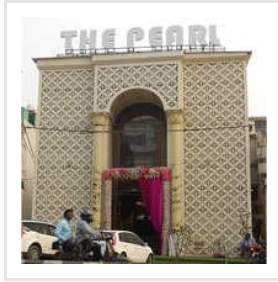

GRC Panel Cladding